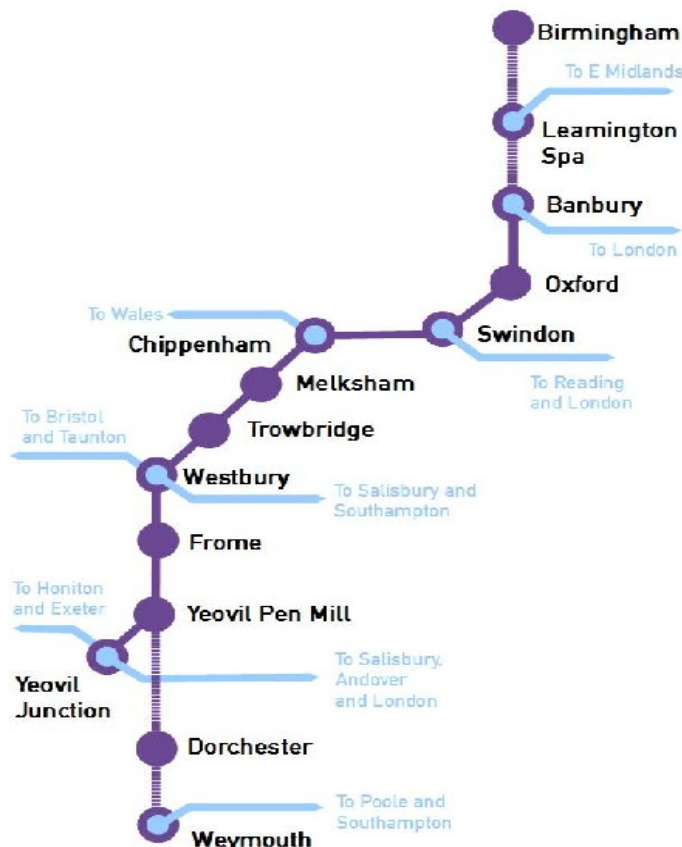

We have identified a cross country route that offers excellent potential for social and financial returns on investment. It uses existing track in a new way, to provide a real alternative to car travel.

We aim to be running services on this route in 2011.

Launch events are being held during April 2010 in four towns on our proposed route: Yeovil, Trowbridge, Swindon and Oxford. See over for venue details.

Registered office:
16 Somermead
Bristol BS3 5QS

t: 0845 458 1473
e: info@go-now.coop
w: www.go-now.coop

I&PS Regulated by the FSA
Reg No: 30978R